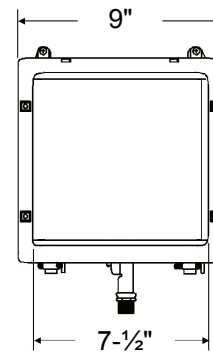

SPECIFICATIONS SUBJECT TO CHANGE WITHOUT NOTICE