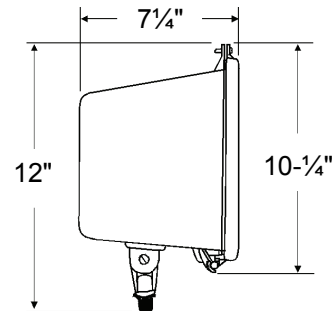

SPECIFICATIONS SUBJECT TO CHANGE WITHOUT NOTICE