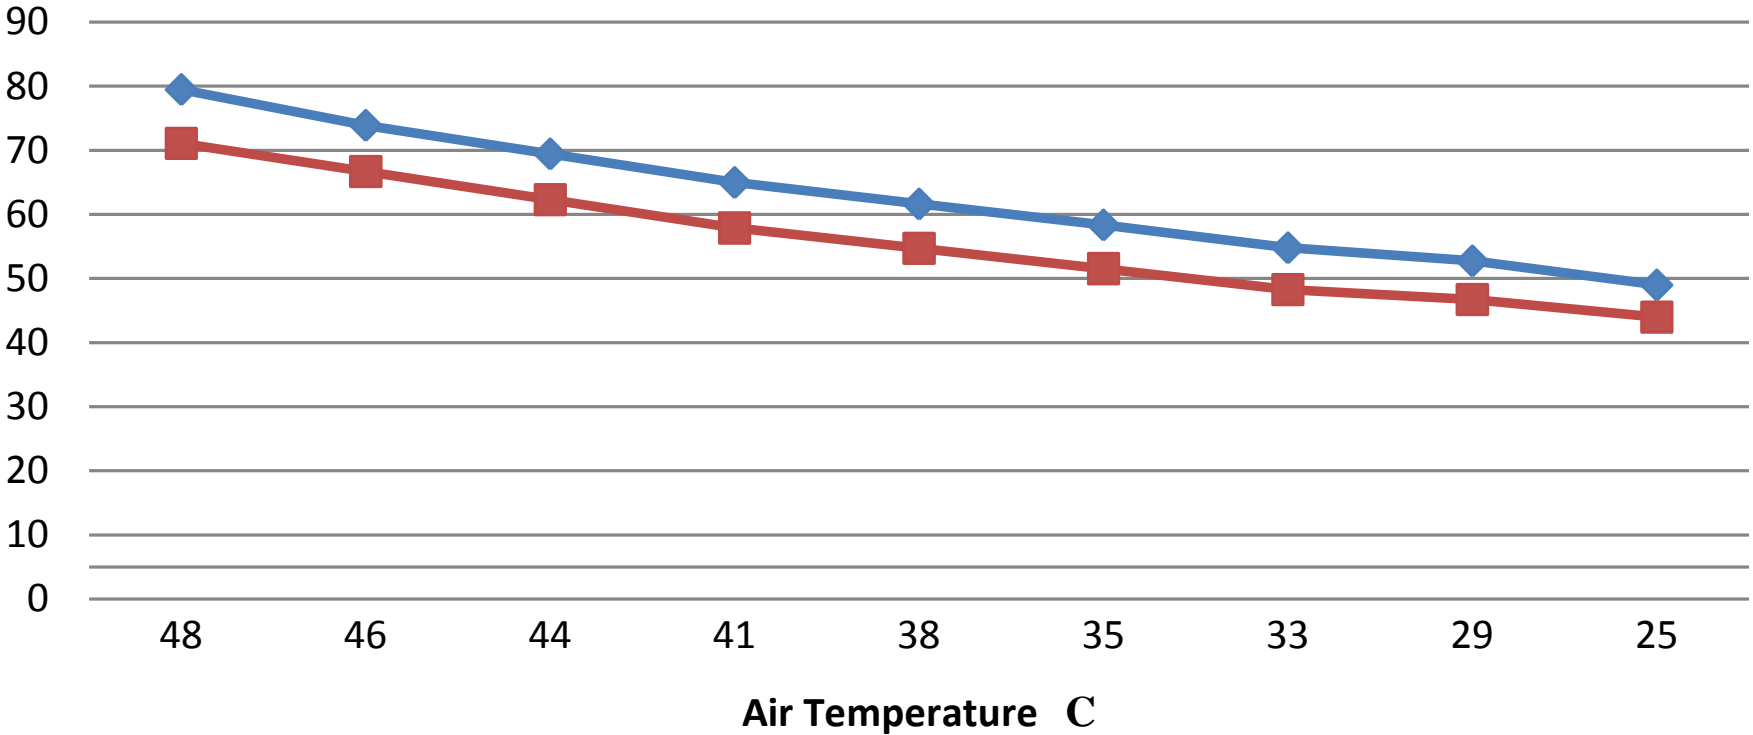

GLOBALTECH LED 90 W Solstice

—◆— Slug Temperature°C —■— Casting Temperature°C